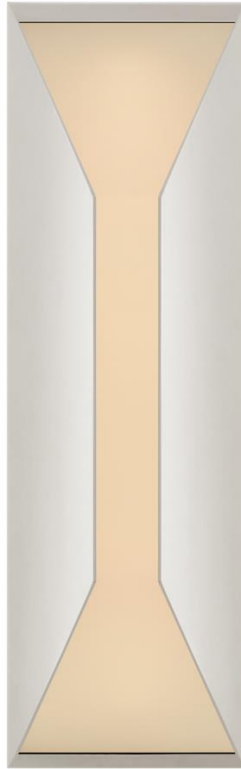

Stretto Medium Sconce

KW2721AB-FG

Materials Shown

**Antique-Burnished Brass With
Frosted Glass**

Available in

**Antique-Burnished Brass With
Frosted Glass**
Bronze With Frosted Glass
Polished Nickel With Frosted Glass

Stretto Medium Sconce

KW2721BZ-FG

Materials Shown

Bronze With Frosted Glass

Available in

**Antique-Burnished Brass With
Frosted Glass**

Bronze With Frosted Glass

Polished Nickel With Frosted Glass

Dimensions

Height: 16"

Width: 4.5"

Extension: 4.25"

Backplate: 4.75" x 16" Rectangle

Socket

Dedicated LED

Wattage

12w (1000lm)

Weight

7 lbs

Stretto Medium Sconce

KW2721PN-FG

Materials Shown

Polished Nickel With Frosted Glass

Available in