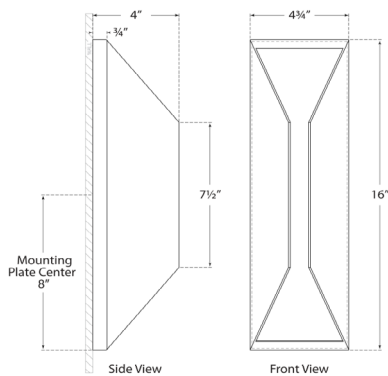

Stretto Medium Sconce

KW2721AB-FG

Materials Shown

**Antique-Burnished Brass With
Frosted Glass**

Available in

**Antique-Burnished Brass With
Frosted Glass**
Bronze With Frosted Glass
Polished Nickel With Frosted Glass

Dimensions

Height: 16"
Width: 4.5"
Extension: 4.25"
Backplate: 4.75" x 16" Rectangle

Socket

Dedicated LED

Wattage

12w (1000lm)

Weight

7 lbs